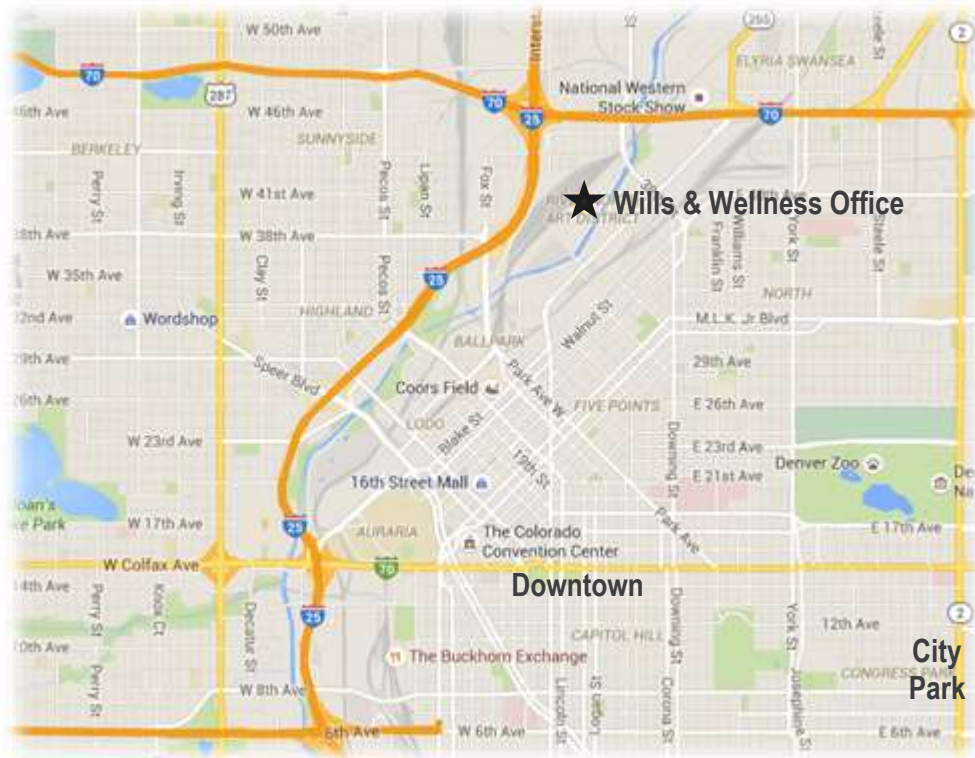

3461 Ringsby Court, Suite 215
(Drive 2 Building)
Denver, CO 80216